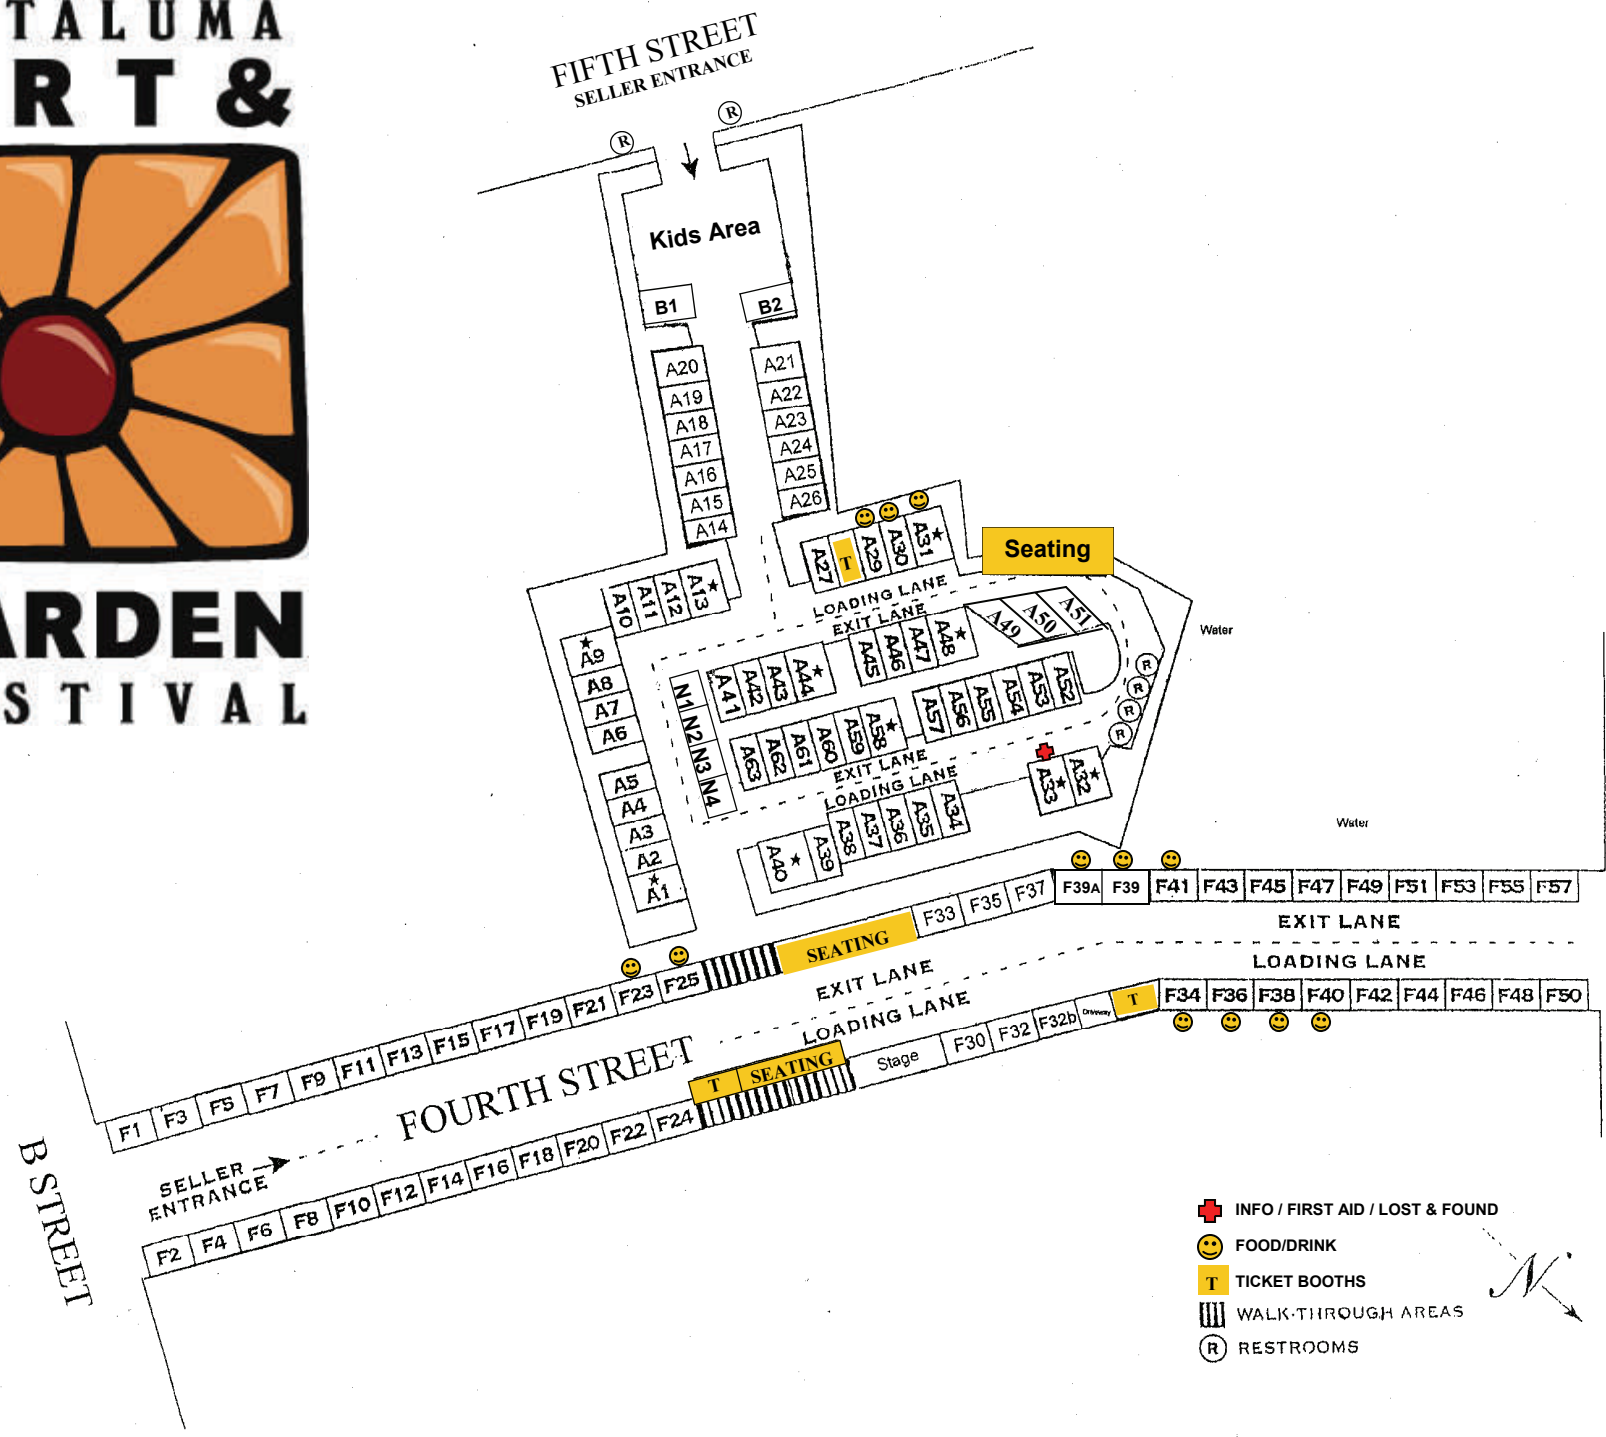

PETALUMA ART & GARDEN FESTIVAL

- + INFO / FIRST AID / LOST & FOUND
- ☺ FOOD/DRINK
- T TICKET BOOTHS
- WALK-THROUGH AREAS
- R RESTROOMS